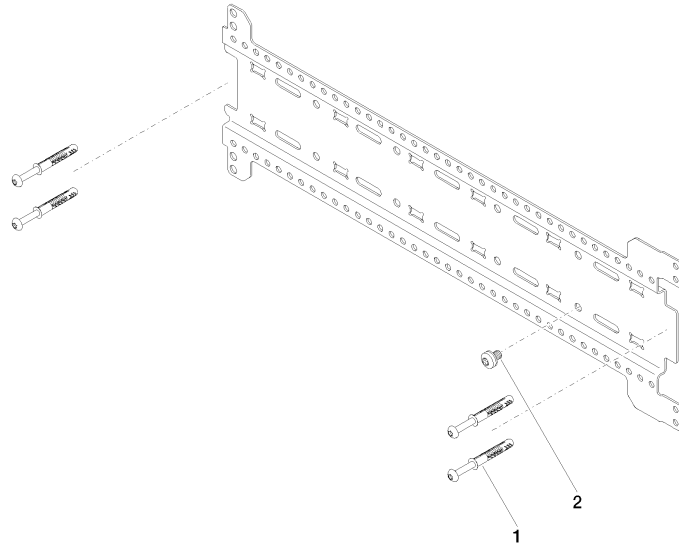

## xGRID Installation track set -

---

12 380 970 90

- width 555mm
- height 135 mm
- depth 12 mm
- retaining screws and plugs

This set contains 3 xGrid installation tracks and includes fixing material

More about the xGRID installation track can be found in the Shower Book brochure

xGRID Installation track set -

12 380 970 90

xGRID Installation track set -

12 380 970 90

Spare parts list

No.	Item Number	Name	Quantity used	Delivery time
1	04 30 31 054 00 90	fixing set	6	2
2	04 30 30 212 00 90	fixing set	3	60